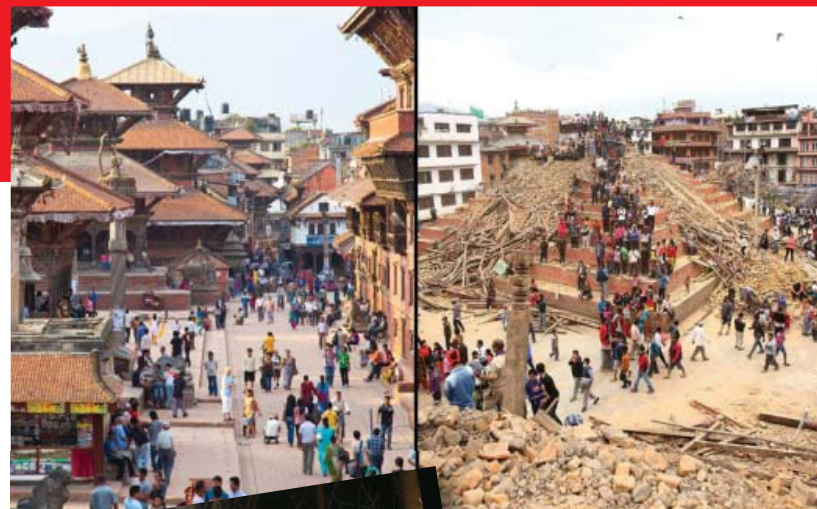

NEPAL EARTHQUAKE APPEAL

Fundraising to help victims of the Nepal Earthquake.

In Aid And Support Of The Nepal Earthquake Victims Who Are Drowning In A Sea Of Misery. In response to the NSW Vietnamese Community's appeal, a number of social relief organizations and Miền Tịnh Khiết Vietnamese Buddhist Family have been working in co-ordination with the International Medicine Buddha Institute to hold A FUNDRAISING EVENT in aid of the Nepal Earthquake victims.

WE REPECTFULLY INVITE THE ATTENDANCE OF

Representatives of the Vietnamese and Spiritual and Religious organisations, Community organizations and fellow countrymen.

Over 50
favourite Vegetarian and
Non-Vegetarian dishes will be
provided from the good
hearts of Buddhist Volunteer
groups and Community
Organizations.
**DONATIONS & SUPPORT
FROM YOUR OWN
GENEROSITY**